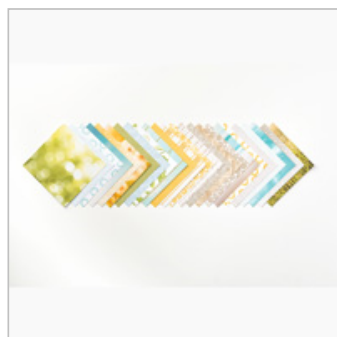

[Serene Scenery Designer Series Paper Stack](#)

141642

\$10.00

[Vellum 8-1/2" X 11" Cardstock](#)

101856

\$8.00

[Sahara Sand 8-1/2" X 11" Cardstock](#)

121043