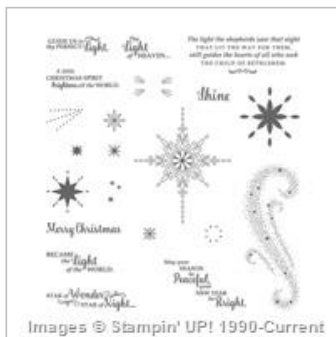

[Star Of Light
Photopolymer Stamp](#)

[Set](#)

142110

$26.00