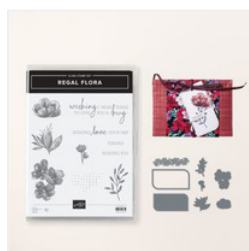

# Supply List

Oct 11, 2024

Susan Campfield

(651) 653-2208

[susan@suestampfield.com](mailto:susan@suestampfield.com)

[www.suestampfield.com](http://www.suestampfield.com)

[Regal Flora Bundle  
\(English\) - 164034](#)

[Regal Winter 12" X  
12" \(30.5 X 30.5  
Cm\) Designer  
Series Paper -  
164156](#)

[Distressed Tile 3D  
Embossing Folder  
- 162189](#)

[Unbounded Love  
Photopolymer  
Stamp Set  
\(English\) - 163378](#)