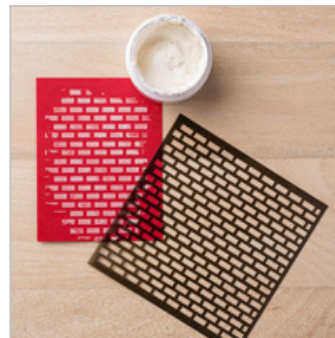

Wonderfully Wicked
Bundle

153041

Basic Pattern
Decorative Masks

150697

Wonderfully Wicked
Cling Stamp Set

150547

Black 5/8" (1.6 Cm)
Glittered Organdy

Ribbon

147897

Shimmer Black
Stampin' Emboss

Powder

149512

Shimmery White
Embossing Paste

145645

Smoky Slate Classic
Stampin' Ink Refill

131159