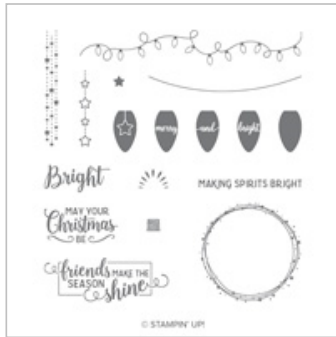

Supply List

Sep 23, 2019

Susan Webster

860 248 5636

susan@pumpkinhillstampers.com

pumpkinhillstampers.com

[Making Christmas Bright Photopolymer Stamp Set](#)

148046