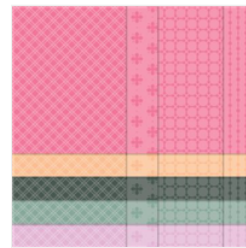

Price: \$21.00

[Perfect Plants Dies - 155562](#)

Price: \$32.00

[Stampin' Cut & Emboss Machine - 149653](#)

Price: \$120.00

[2021-2023 In Color 6" X 6" \(15.2 X 15.2 Cm\) Designer Series Paper - 155641](#)

Price: \$11.50

[Soft Succulent 8-1/2" X 11" Cardstock - 155776](#)

Price: \$8.75

[Basic White 8-1/2" X 11" Cardstock - 159276](#)

Price: \$9.75

[Soft Succulent Classic Stampin' Pad - 155778](#)

Price: \$7.50