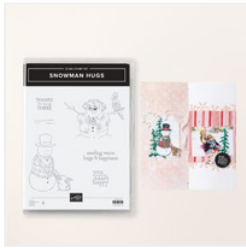

Supply List

Mar 28, 2025

Jackie Beers

jackie@jackiebeers.com

Bluelinestamping.com

[Snowman Hugs Cling Stamp Set \(English\) - 164315](#)

Sale: \$18.90

Price: \$24.00

[Sentimental Christmas 12" X 12" \(30.5 X 30.5 Cm\) Designer Series Paper - 164209](#)

Price: \$12.50

[1-1/2" \(3.8 Cm\) Circle Punch - 138299](#)

Price: \$16.00

[Adhesive-Backed Shiny Sequins - 163484](#)