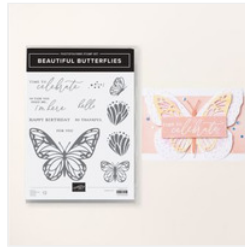

# Supply List

Apr 25, 2025

Tracy Bradley

[tracy@stampingwithtracy.com](mailto:tracy@stampingwithtracy.com)

[www.stampingwithtracy.com](http://www.stampingwithtracy.com)

[Beautiful Butterflies Bundle \(English\) - 164615](#)

Price: \$59.25

[Beautiful Butterflies Hybrid Embossing Folder - 164614](#)

Price: \$42.00

[Beautiful Butterflies Photopolymer Stamp Set \(English\) - 164608](#)

Price: \$24.00

[Lovely Garden 12" X 12" \(30.5 X 30.5 Cm\) Designer Series Paper - 165524](#)

Price: \$12.50

[Stylish Shapes Dies - 159183](#)

Price: \$30.00

[Stampin' Cut & Emboss Machine - 149653](#)

Price: \$130.00

[Adhesive-Backed Sparkle Gems - 161288](#)

Price: \$8.50

[Basic White 8-1/2" X 11" Cardstock - 166780](#)