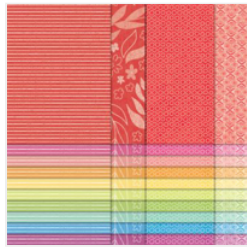

Supply List

Aug 10, 2024

Tracy Bradley

tracy@stampingwithtracy.com

www.stampingwithtracy.com

Blueberry Bunches Cling Stamp Set (English) - 162692

Price: \$23.00

Brights 6" X 6" (15.2 X 15.2 Cm) Designer Series Paper - 163775

Price: \$12.50

Spotlight On Nature Dies - 163580

Price: \$35.00

Stampin' Cut & Emboss Machine - 149653

Price: \$130.00

Basic White 8-1/2" X 11" Cardstock - 159276

Price: \$13.00

Azure Afternoon 8-1/2" X 11" Cardstock - 161719