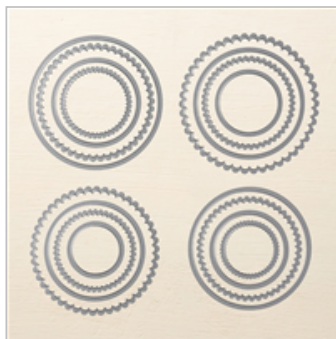

Itty Bitty Greetings  
Clear-Mount Stamp  
Set  
146667

Itty Bitty Greetings  
Wood-Mount Stamp  
Set  
146664

1-1/2" (3.8 Cm) Circle  
Punch  
138299

2" (5.1 Cm) Circle  
Punch  
133782

Layering Circles Dies  
141705