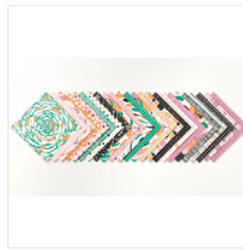

Supply List

Feb 17, 2025

Libby Fens

713-628-1516

libbyfens@gmail.com

libbystamp.wordpress.com

[Swirly Bird
Photopolymer
Stamp Set -
141749](#)

Price: \$25.00

[Number Of Years
Photopolymer
Stamp Set -
140653](#)

Price: \$27.00

[Playful Palette
Designer Series
Paper Stack -
141657](#)

Price: \$10.00

[2" \(5.1 Cm\) Circle
Punch - 133782](#)

Price: \$23.00

[Very Vanilla Thick
Baker'S Twine -
138411](#)