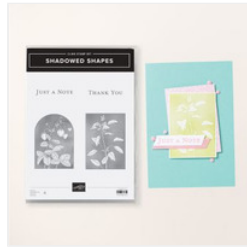

# Supply List

Feb 19, 2025

Jackie Beers

[jackie@jackiebeers.com](mailto:jackie@jackiebeers.com)

[Bluelinestamping.com](http://Bluelinestamping.com)

[Everyday Arches Dies - 164629](#)

Price: \$29.00

[Shadowed Shapes Cling Stamp Set \(English\) - 164833](#)

Price: \$20.00

[Unbounded Love Photopolymer Stamp Set \(English\) - 163378](#)

Price: \$25.00

[Shaded Spruce 1/2" \(1.3 Cm\) Satin & Sheer Ribbon - 164224](#)

Price: \$8.50

[Regal Foiled Adhesive-Backed Dots - 164038](#)