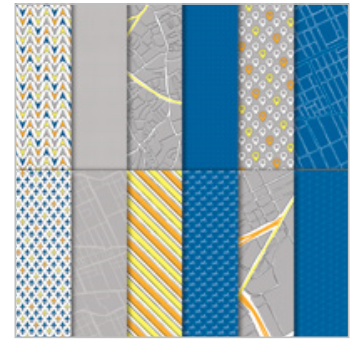

Best Route Designer
Series Paper

146897

$11.00