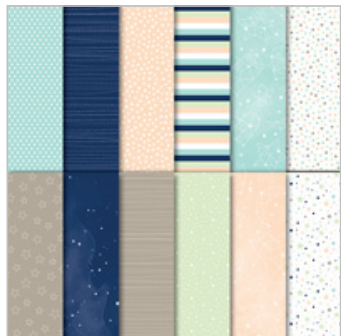

Supply List

Jul 21, 2018

Wendy Cranford

(209) 612-4056

wendy.cranford@live.com

www.luvinstampin.com

[Twinkle Twinkle
Designer Series
Paper](#)

146284

$11.00