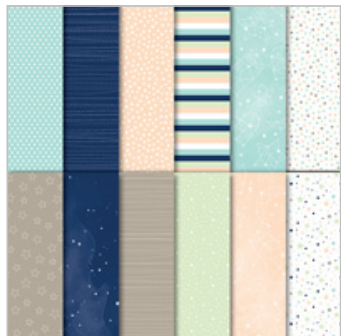

Supply List

Feb 19, 2019

Wendy Cranford

(209) 612-4056

wendy.cranford@live.com

www.luvinstampin.com

[Twinkle Twinkle
Designer Series
Paper](#)

146284

$11.00