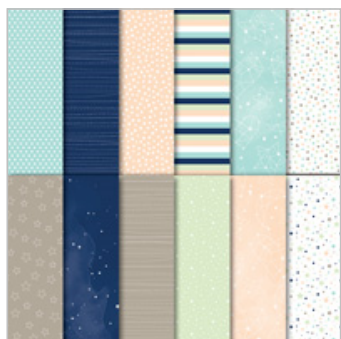

Supply List

Oct 15, 2018

Wendy Cranford

(209) 612-4056

wendy.cranford@live.com

www.luvinstampin.com

[Twinkle Twinkle
Designer Series
Paper](#)

146284

$11.00