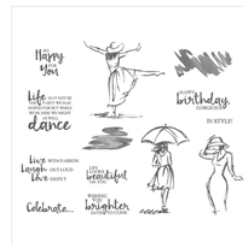

Price: \$4.50

So Saffron 8-1/2" X 11" Cardstock - 105118

Price: \$12.75

Beautiful You Clear-Mount Stamp Set - 143637

Price: \$38.00

Beautiful You Wood-Mount Stamp Set - 143004

Price: \$53.00

Subtles Enamel Shapes - 141679

Price: \$12.00

Pearl Basic Jewels - 119247

Price: \$6.75

Stampin' Dimensionals - 104430

Price: \$6.00

Big Shot - 113439

Price: \$136.00

1-1/2" (3.8 Cm) Circle Punch - 138299