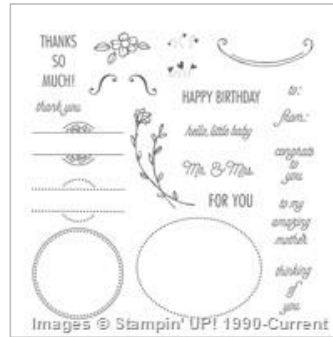

[That's The Tag
Photopolymer Stamp
Set](#)

Set

142918

$17.00