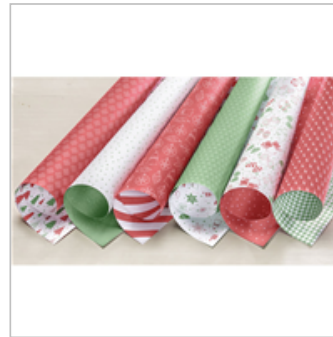

144948

\$21.00

Banner Triple Punch

138292

\$23.00

Be Merry Designer
Series Paper

144111

\$11.00

Wild Wasabi 8-1/2" X
11" Cardstock

108641

\$8.00

Cherry Cobbler 8-1/2"
X 11" Cardstock

119685

\$8.50

Whisper White 8-1/2"
X 11" Cardstock

100730