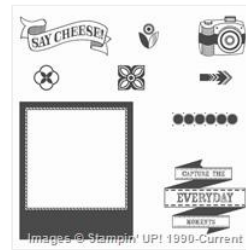

Supply List

Feb 16, 2025

Rebecca Mayse

(253) 256-1222

Rebecca@Stamp4Joy.com

Stamp4Joy.com

[Let Your Hair Down Clear-Mount Stamp Set](#)

[Let Your Hair Down Wood-Mount Stamp Set](#)

[Say Cheese Clear-Mount Stamp Set](#)

[Say Cheese Wood-Mount Stamp Set](#)

[Birthday Bash Specialty Designer Series Paper](#)

[Bermuda Bay Sequin Trim](#)

[Shaker Frames](#)