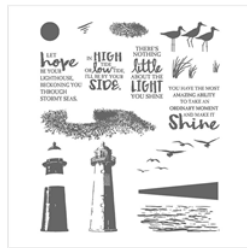

[High Tide Photopolymer Stamp Set - 143006](#)