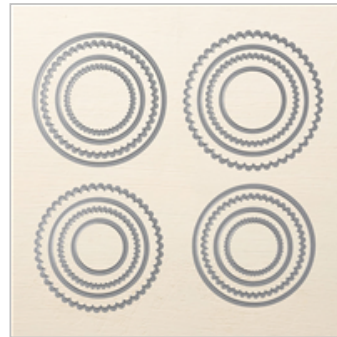

Layering Circles Dies
141705
£33.00