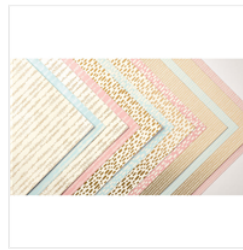

[Bundle Of Love  
Specialty Designer  
Series Paper -  
144143](#)

Price: £11.50

[Very Vanilla A4  
Thick Cardstock -  
144238](#)

Price: £7.75

[Blushing Bride A4  
Cardstock -  
131287](#)

Price: £8.25

[Basic Black  
Archival Stampin'  
Pad - 140931](#)