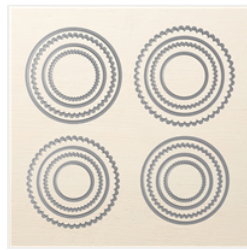

# Supply List

Feb 27, 2021

Place Order

[joanneewade@hotmail.com](mailto:joanneewade@hotmail.com)

[In The City  
Photopolymer  
Stamp Set -  
143771](#)

Price: £14.50

[Layering Circles  
Dies - 141705](#)

Price: £33.00