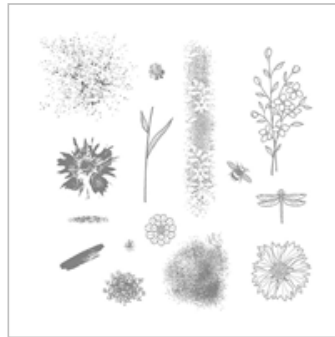

Supply List

Feb 26, 2020

Jackie Beers

jackie@jackiebeers.com

Bluelinestamping.com

Painted Harvest
Photopolymer Stamp

Set

144783

\$21.00

Touches Of Texture
Clear-Mount Stamp

Set

143251

\$33.00

Everyday Label

Punch

144668