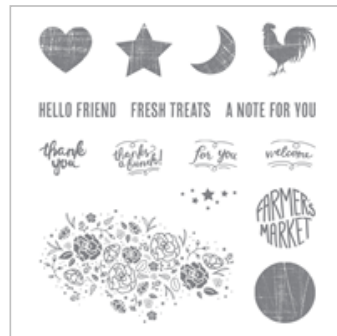

Supply List

Oct 16, 2019

Place Order

joanneewade@hotmail.com

[Wood Words Clear-Mount Stamp Set](#)

143928

[Wood Words Wood-Mount Stamp Set](#)

143925