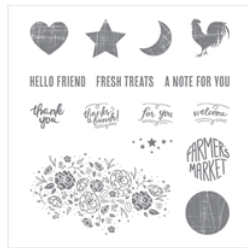

# Supply List

May 15, 2021

Place Order

[joanneewade@hotmail.com](mailto:joanneewade@hotmail.com)

[Wood Words  
Clear-Mount  
Stamp Set -  
143928](#)

[Wood Words  
Wood-Mount  
Stamp Set -  
143925](#)

[Lots Of Love  
Clear-Mount  
Stamp Set -  
143802](#)