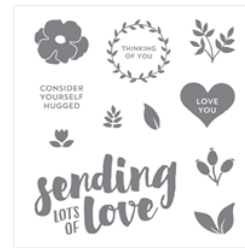

# Supply List

May 15, 2021

Place Order

[joanneewade@hotmail.com](mailto:joanneewade@hotmail.com)

[Wood Words  
Clear-Mount  
Stamp Set -  
143928](#)

[Wood Words  
Wood-Mount  
Stamp Set -  
143925](#)

[Lots Of Love  
Clear-Mount  
Stamp Set -  
143802](#)