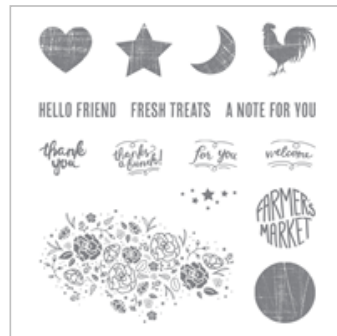

Supply List

Mar 17, 2018

Place Order

joanneewade@hotmail.com

[Wood Words Clear-Mount Stamp Set](#)

143928

[Wood Words Wood-Mount Stamp Set](#)

143925