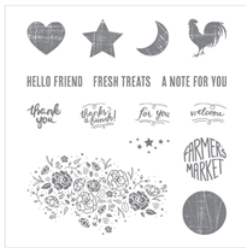

# Supply List

May 15, 2021

Place Order

[joanneewade@hotmail.com](mailto:joanneewade@hotmail.com)

[Wood Words  
Clear-Mount  
Stamp Set -  
143928](#)

[Wood Words  
Wood-Mount  
Stamp Set -  
143925](#)

[Lots Of Love  
Clear-Mount  
Stamp Set -  
143802](#)