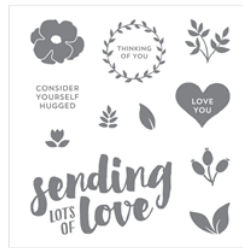

# Supply List

May 15, 2021

Place Order

[joanneewade@hotmail.com](mailto:joanneewade@hotmail.com)

[Wood Words  
Clear-Mount  
Stamp Set -  
143928](#)

[Wood Words  
Wood-Mount  
Stamp Set -  
143925](#)

[Lots Of Love  
Clear-Mount  
Stamp Set -  
143802](#)