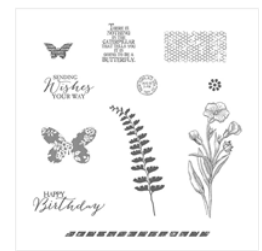

Indescribable Gift
Wood Stamp Set -
137180

Price: \$35.95

Butterfly Basics
Photopolymer
Stamp Set -
137154

Price: \$42.00

Butterfly Basics
Clear-Mount
Stamp Set -
138816

Price: \$63.00

Butterfly Basics
Wood-Mount
Stamp Set -
138813