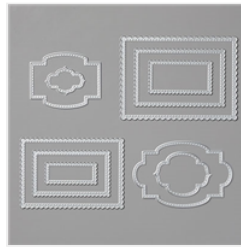

# Supply List

May 31, 2020

Tracy Bradley

[tracy@stampingwithtracy.com](mailto:tracy@stampingwithtracy.com)

[www.stampingwithtracy.com](http://www.stampingwithtracy.com)

[Best Dressed 6" X 6" \(15.2 X 15.2 Cm\) Designer Series Paper - 151319](#)

Price: \$11.50

[Timeless Tropical Cling Stamp Set \(English\) - 151497](#)

Price: \$23.00

[Stitched So Sweetly Dies - 151690](#)

Price: \$32.00

[Subtle 3D Embossing Folder - 151775](#)

Price: \$10.00

[Lovely Lipstick Classic Stampin' Pad - 147140](#)