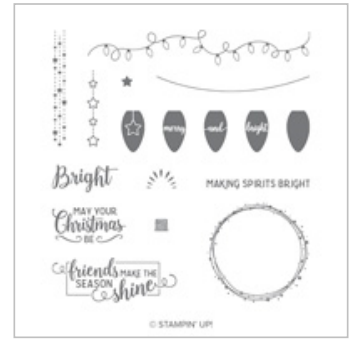

Making Christmas Bright Photopolymer Stamp Set

148046

$21.00