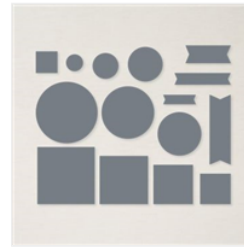

Bee Mine 12" X
12" (30.5 X 30.5
Cm) Designer
Series Paper -
162546

Price: \$12.50

Bee My Valentine
Bundle (English) -
162554

Price: \$38.50

Stylish Shapes
Dies - 159183

Price: \$30.00

Nested Essentials
Dies - 161597