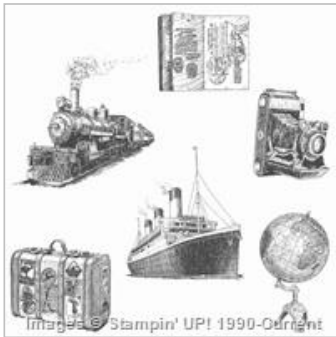

Supply List

Sep 18, 2019

Sandy Trower
sandy.trower@gmail.com
www.sandytrower.stampinup.net

[Traveler Clear-Mount Stamp Set](#)

134513