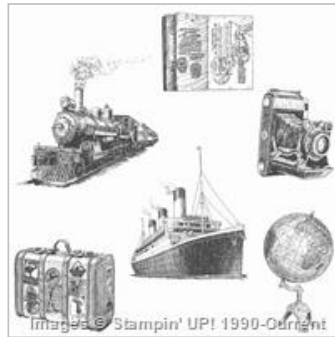

[Traveler Wood-Mount Stamp Set](#)

134510