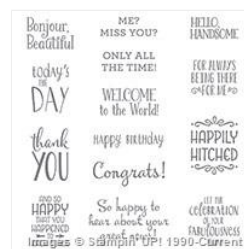

**Happy Happenings
Wood-Mount
Stamp Set -
138734**

Price: $28.00