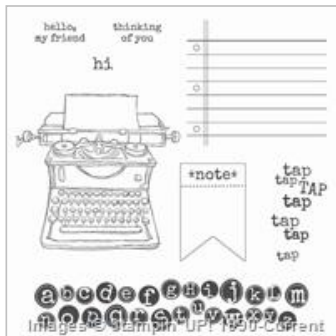

Supply List

Sep 22, 2019

Place Order

stampin365@gmail.com

[Tap Tap Tap Clear-Mount Stamp Set](#)

134204

[Stacked With Love Designer Series Paper Stack](#)

137779