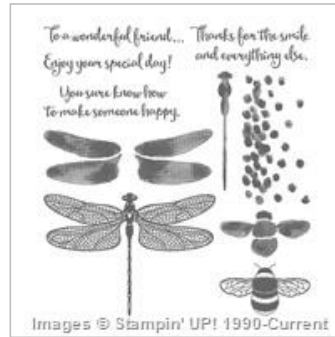

Supply List

Jun 24, 2017

Place Order

kim@riverfrontstampin.com

[High Tide](#)
Photopolymer Stamp

Set
143006
\$32.00

[Dragonfly Dreams](#)
Photopolymer Stamp

Set
142924
\$26.00