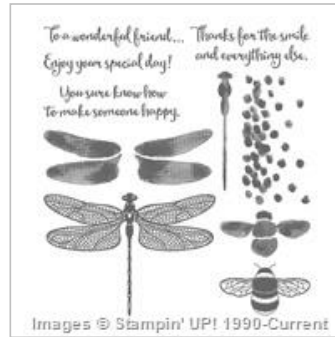

Supply List

Aug 19, 2017

Place Order

kim@riverfrontstampin.com

High Tide
Photopolymer Stamp
Set
 143006
 \$32.00

Dragonfly Dreams
Photopolymer Stamp
Set
 142924
 \$26.00

Floral Boutique
Designer Series
Paper
 141663
 \$14.50