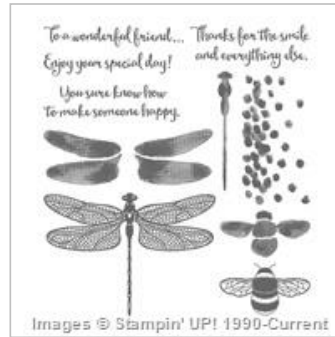

Supply List

Oct 17, 2017

Place Order

kim@riverfrontstampin.com

High Tide
Photopolymer Stamp
Set
 143006
 \$32.00

Dragonfly Dreams
Photopolymer Stamp
Set
 142924
 \$26.00

Floral Boutique
Designer Series
Paper
 141663
 \$14.50