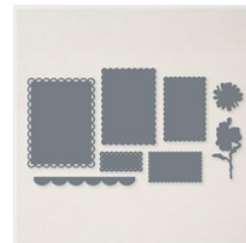

Scalloped
Contours Dies -
155560

Sale: $24.50

Price: $35.00