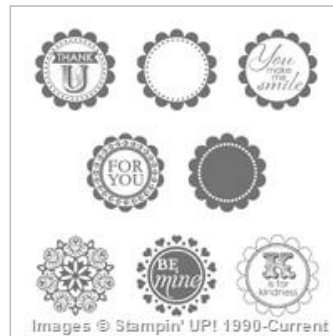

[A Round Array Wood Stamp Set](#)

129087

$18.95