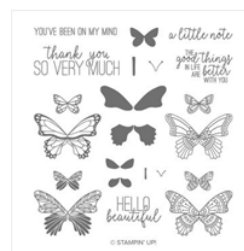

Butterfly Gala Photopolymer Stamp Set - 148580

Price: $21.00