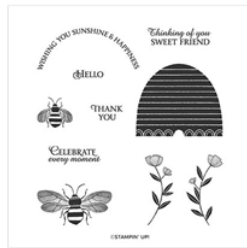

Supply List

Jul 23, 2024

Tracy Bradley

tracy@stampingwithtracy.com

www.stampingwithtracy.com

Golden Honey
Specialty Designer
Series Paper -
152311

Price: \$0.00

Honey Bee Cling
Stamp Set -
151527

Price: \$20.00

Detailed Bee Dies
- 151526

Price: \$26.00

Honey Bee Bundle
- 153792

Price: \$41.25

Triple Banner
Punch - 138292

Price: \$23.00

Starburst Punch -
143717