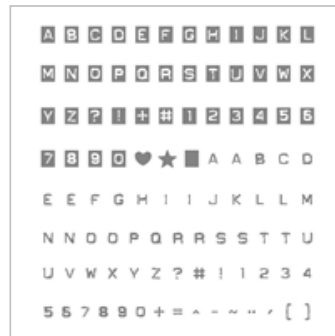

141741

\$16.00

Labeler Alphabet
Photopolymer Stamp

Set

141936

\$17.00

Whisper White 8-1/2"
X 11" Thick Cardstock

140272