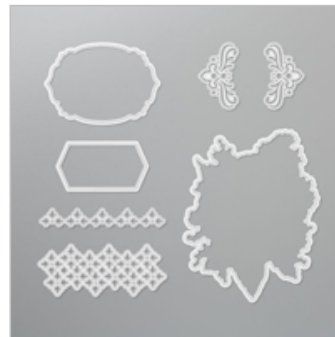

152155

\$8.00

[Christmastime Is Here Specialty Designer Series Paper](#)

152154

\$14.50

[Charming Rose Bracelet](#)

152159

\$22.00