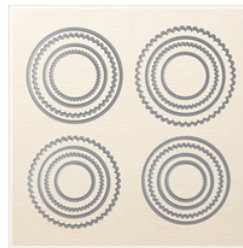

Supply List

May 17, 2021

Place Order

joanneewade@hotmail.com

[Magical Day Clear-Mount Stamp Set - 145857](#)

Price: £20.00

[Magical Day Wood-Mount Stamp Set - 145854](#)

Price: £27.00

[Layering Circles Dies - 141705](#)

Price: £33.00

[Starburst Punch - 143717](#)

Price: £17.00

[Myths & Magic Specialty Designer Series Paper - 145600](#)

Price: £11.50

[Pool Party A4 Cardstock - 124391](#)

Price: £8.25