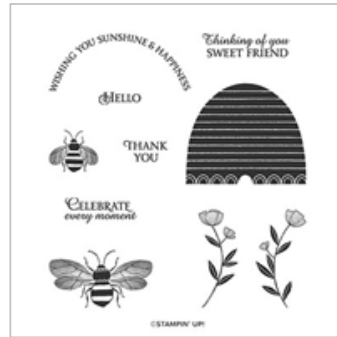

# Supply List

Feb 23, 2020

Michele Wright

(405)527-5795

[okmoochele@gmail.com](mailto:okmoochele@gmail.com)

[www.thecowwhispererscreativecards.com](http://www.thecowwhispererscreativecards.com)

[Honey Bee Bundle](#)

153792

[Honey Bee Cling Stamp Set](#)

151527

[Detailed Bee Dies](#)

151526

[Golden Honey Specialty Designer Series Paper](#)

152311

[Stitched Rectangle Dies](#)