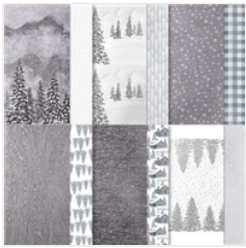

Supply List

Dec 7, 2021

Peggy Murwin

815-653-2216

peggymurwin@comcast.net

www.stampwithpeggy.com

Peaceful Place 12" X 12" (30.5 X 30.5 Cm) Specialty Designer Series Paper - 156394

Price: \$15.00

Peaceful Cabin Bundle (English) - 156816

Price: \$54.00

Basic Gray 8-1/2" X 11" Cardstock - 121044

Price: \$8.75

Smoky Slate 8-1/2" X 11" Cardstock - 131202

Price: \$8.75

Shaded Spruce 8-1/2" X 11" Cardstock - 146981