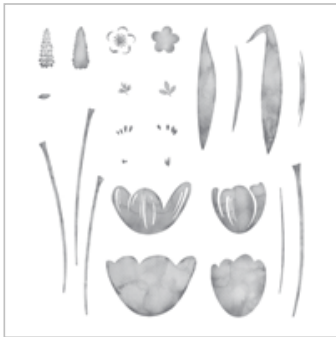

Supply List

Nov 19, 2018

Place Order

joanneewade@hotmail.com

[Tranquil Tulips](#)
Photopolymer Stamp

Set

143767

£9.00

[Beautiful Bouquet](#)
Photopolymer Stamp

Set

143666

£25.00

[Rose Wonder](#)
Photopolymer Stamp

Set

140697

£24.00