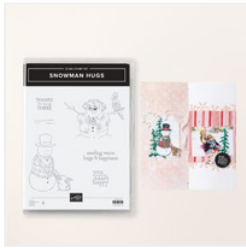

Supply List

Nov 4, 2024

Jackie Beers

jackie@jackiebeers.com

Bluelinestamping.com

[Snowman Hugs Cling Stamp Set \(English\) - 164315](#)

Price: \$21.00

[Snowy Scenes 12" X 12" \(30.5 X 30.5 Cm\) Designer Series Paper - 164333](#)

Price: \$12.50

[Everyday Details Dies - 162864](#)

Price: \$34.00

[Iridescent Pearl Basic Jewels - 158987](#)

Price: \$7.50

[Pool Party 8-1/2" X 11" Cardstock - 122924](#)

Price: \$11.50

[Poppy Parade 8-1/2" X 11" Cardstock - 119793](#)

Price: \$11.50

[Basic White 8-1/2" X 11" Cardstock - 159276](#)

Price: \$13.00

[Tuxedo Black Memento Ink Pad - 132708](#)

Price: \$8.00

[Pool Party Stampin' Blends Combo Pack - 154894](#)

Price: \$11.00

[Poppy Parade Stampin' Blends Combo Pack - 154958](#)