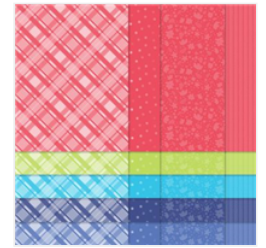

Price: ~~\$8.00~~

[Bottled Happiness Bundle \(English\) - 158690](#)

Price: \$37.75

[Pool Party Classic Stampin' Pad - 147107](#)

Price: \$9.00

[Poppy Parade Classic Stampin' Pad - 147050](#)

Price: \$9.00

[2022-2024 In Color™ 6" X 6" \(15.2 X 15.2 Cm\) Designer Series Paper - 159253](#)

Sale: \$4.80

Price: ~~\$12.00~~

[Subtles 6" X 6" \(15.2 X 15.2 Cm\) Designer Series Paper - 159255](#)

Price: \$12.00

[Effervescent Elements - 158789](#)

Sale: \$3.00

Price: ~~\$7.50~~

[Starry Sky 8-1/2" X 11" Cardstock - 159263](#)