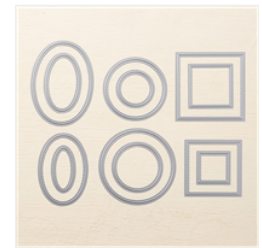

Granny Apple
Green 8-1/2" X 11"
Cardstock -
146990

Price: \$8.75

Lovely Lipstick 8-
1/2" X 11"
Cardstock -
146970

Price: \$8.75

Whisper White 8-
1/2" X 11"
Cardstock -
100730

Price: \$9.75

Stitched Shapes
Dies - 145372