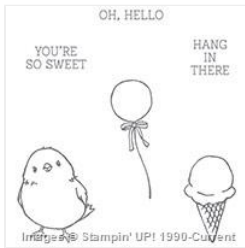

# Supply List

Jan 17, 2025

Lynn Kolcun

614-592-7590

[lynn.kolcun@gmail.com](mailto:lynn.kolcun@gmail.com)

[AverysOwlery.com](http://AverysOwlery.com)

[Honeycomb Happiness Clear-Mount Stamp Set - 141291](#)

Price: \$0.00