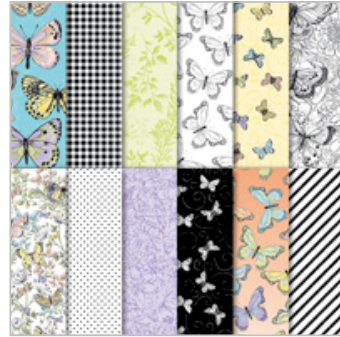

Botanical Butterfly Designer Series

Paper

149622

$0.00