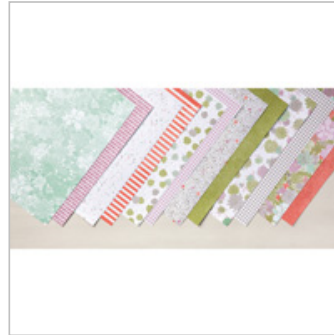

Supply List

Apr 19, 2018

Sandi Johnson

717357-1820

sandileescraps@gmail.com

www.sandileescraps.blogspot.com

Whisper White 8-1/2" X 11" Cardstock

100730

\$9.00

Soft Sky 8-1/2" X 11" Cardstock

131203

\$8.00

Succulent Garden Designer Series Paper

142778

\$11.00

Tuxedo Black Memento Ink Pad