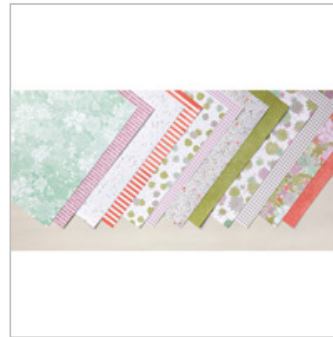

100730

\$9.00

Soft Sky 8-1/2" X 11" Cardstock

131203

\$8.00

Succulent Garden Designer Series Paper

142778  
\$11.00

Tuxedo Black Memento Ink Pad