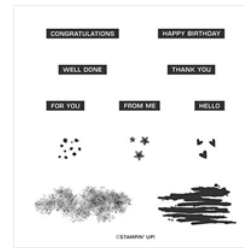

Very Versailles  
Cling Stamp Set -  
149275  
Price: \$23.00

Artisan Textures  
Cling-Mount Stamp  
Set - 151278  
Price: \$17.00

Label Me Bold  
Cling Stamp Set  
(English) - 151631  
Price: \$17.00

Shimmery White 8-  
1/2" X 11"  
Cardstock -  
101910  
Price: \$10.00