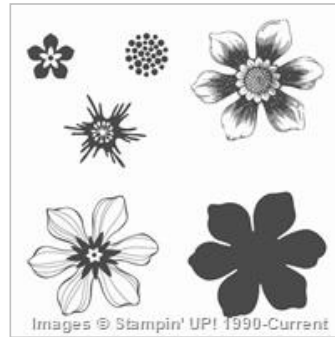

[Beautiful Bunch](#)
[Clear-Mount Stamp](#)

[Set](#)

134282

$20.00