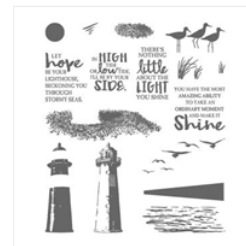

High Tide Photopolymer Stamp Set (En) - 143006

Price: $35.00