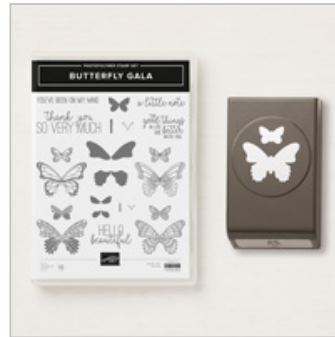

Supply List

Apr 25, 2019

Ann Schach

319-750-3612

kimschach@msn.com

www.stampinichic.com

150592

$51.25

148726

$23.00

[Butterfly Gala Photopolymer Bundle](#)

150599

$35.00

147116

$7.50