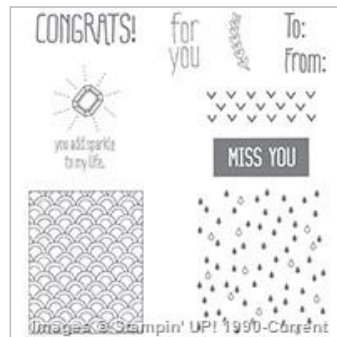

Sparkle & Shine
Wood-Mount Stamp
Set
140730