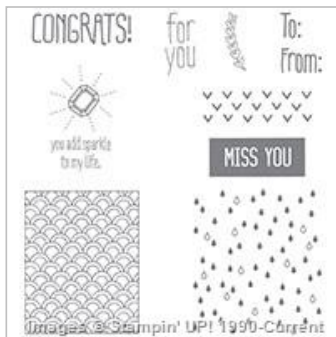

Sparkle & Shine
Clear-Mount Stamp
Set
140733